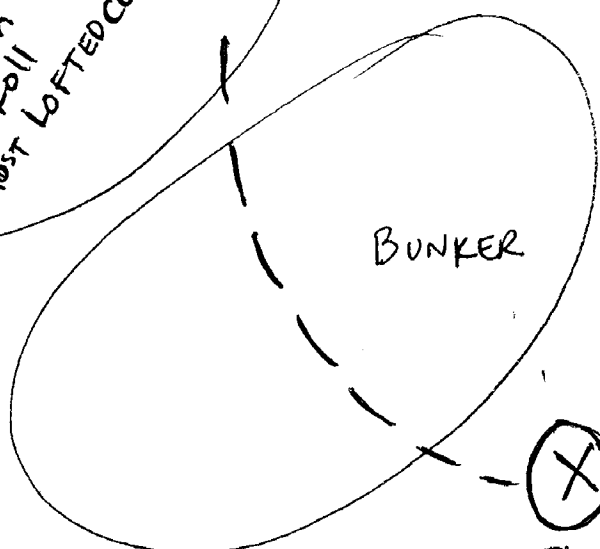

BUNKER

PW - GW - SW
HIGH SHOT
LESS ROLL

9I - 8I - 7I
MORE GREEN
MORE ROLL
LESS LOFTED CLUBS

PW - SW
LESS GREEN
LESS ROLL
MOST LOFTED CLUBS

PW - GW - SW
HIGH SHOT
LESS ROLL

BUNKER

⊗ CHIP SHOT
0-20yds
*USE ANY CLUB IN YOUR BAG

⊗ PITCH Chip Shot
25-40yds
*USE YOUR MOST LOFTED CLUBS
PW - GW - SW

H₂O

⊗ Pitch SHOT
45 - 65 yds
*USE YOUR MOST LOFTED CLUBS
PW - GW - SW